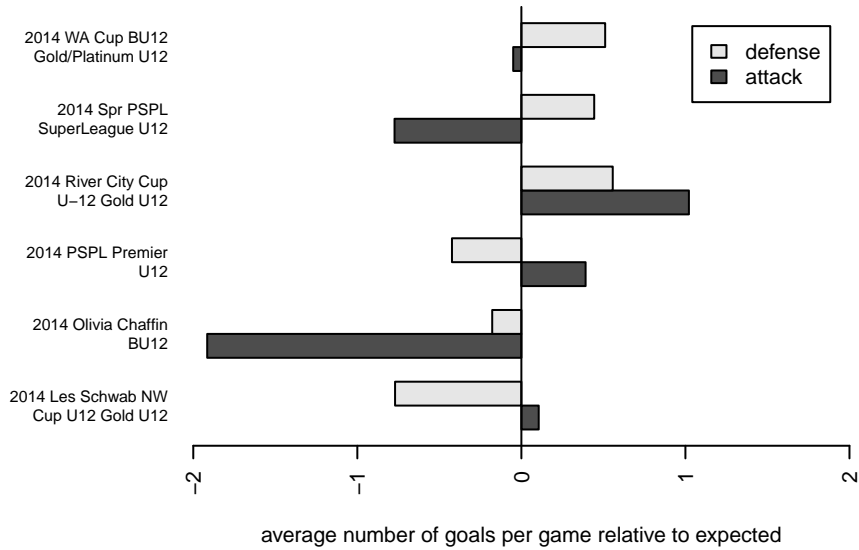

Venues played:  
 2014 Olivia Chaffin BU12  
 2014 River City Cup U-12 Gold U12  
 2014 Les Schwab NW Cup U12 Gold U12  
 2014 PSPL Premier U12  
 2014 PSPL Classic-WSPL U12  
 2014 Spr PSPL SuperLeague U12  
 2014 WA Cup BU12 Gold/Platinum U12

**attack and defense variance (black dot)  
relative to other teams  
and top 10 in region**

**attack and defense rating  
relative to others at age  
and all opponents in last 13 months**

**Performance relative to 13 month average**