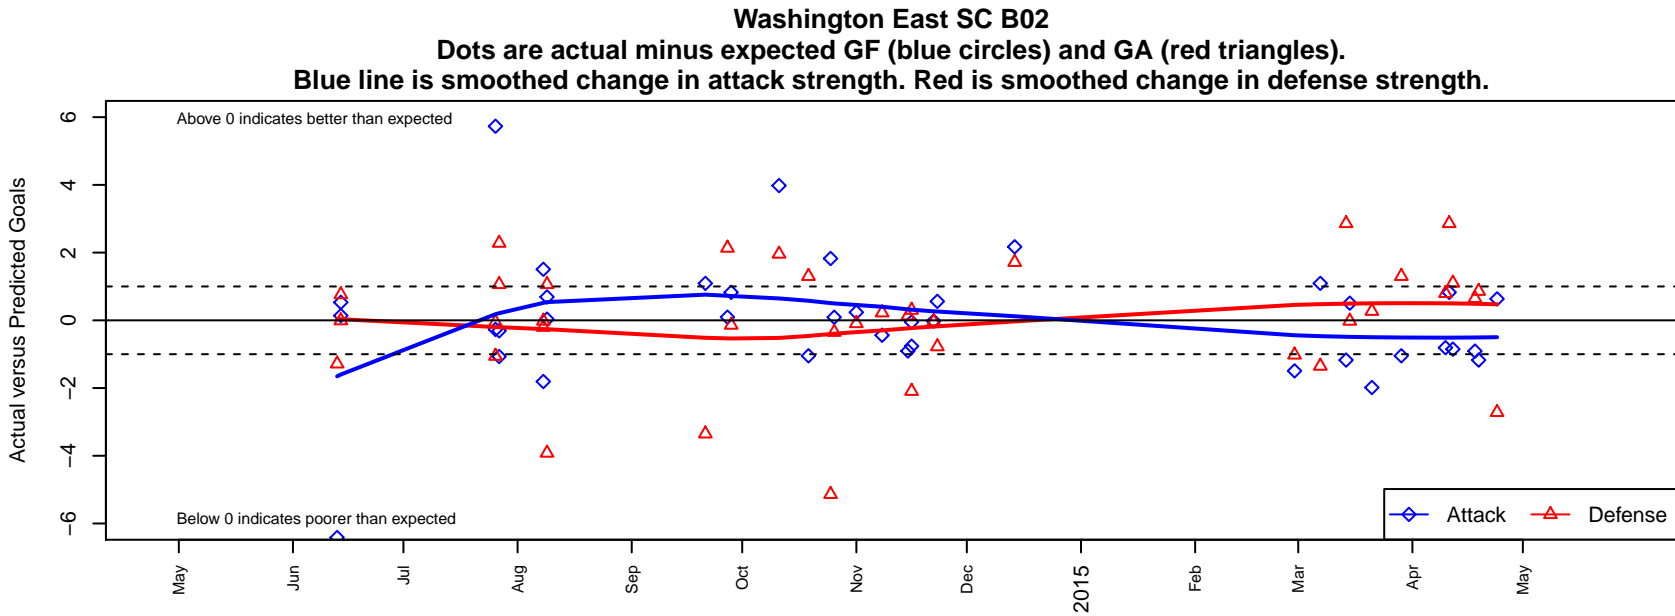

# Washington East SC B02

Washington East SC  
 Spokane, WA  
 B02 total strength=703  
 attack=1.09 defense=0.47  
 fall league = PSPL Premier U12,  
 spr league = Spr PSPL SuperLeague U12  
 notes= Flannigan 2013, 2014

**attack and defense variance (black dot)  
relative to other teams  
and top 10 in region**

**attack and defense rating  
relative to others at age  
and all opponents in last 13 months**

**Performance relative to 13 month average**