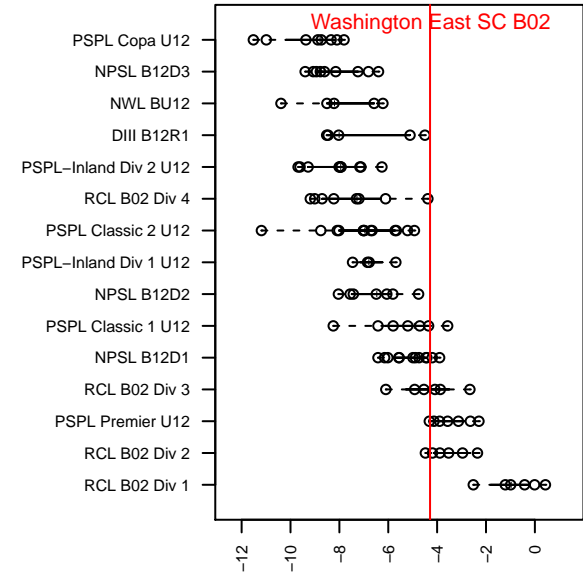

# Washington East SC B02

Washington East SC  
 Spokane, WA  
 B02 total strength=703  
 attack=1.09 defense=0.47  
 fall league = PSPL Premier U12,  
 spr league = Spr PSPL SuperLeague U12  
 notes= Flannigan 2013, 2014

alt names used:  
 Flanigan U12  
 WASHINGTON EAST SC WASHINGTON EAS  
 WASHINGTON EAST SC WASHINGTON EAS  
 Washington East SC Flanigan  
 Washington East SC Flanigan  
 Washington East SC Flanigan  
 WASHINGTON EAST B02 (WA)

**attack and defense variance (black dot)  
relative to other teams  
and top 10 in region**

**attack and defense rating  
relative to others at age  
and all opponents in last 13 months**

**Performance relative to 13 month average**